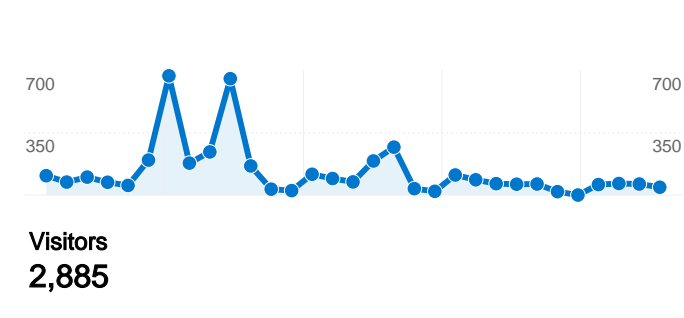

Site Usage

5,725 Visits

15,972 Pageviews

2.79 Pages/Visit

00:02:43 Avg. Time on Site

60.66% Bounce Rate

38.74% % New Visits

Visitors Overview

2,885 people visited this site

5,725 Visits

2,885 Absolute Unique Visitors

15,972 Pageviews

2.79 Average Pageviews

00:02:43 Time on Site

60.66% Bounce Rate

38.71% New Visits

5,725 visits came from 3 continents

Site Usage

| Visits 5,725 % of Site Total: 100.00% | Pages/Visit 2.79 Site Avg: 2.79 (0.00%) | Avg. Time on Site 00:02:43 Site Avg: 00:02:43 (0.00%) | % New Visits 38.69% Site Avg: 38.74% (-0.14%) | Bounce Rate 60.66% Site Avg: 60.66% (0.00%) | |
|--|--|--|--|--|-------------|
| Continent | Visits | Pages/Visit | Avg. Time on Site | % New Visits | Bounce Rate |
| Europe | 5,707 | 2.79 | 00:02:43 | 38.58% | 60.70% |
| Americas | 12 | 2.75 | 00:02:56 | 66.67% | 41.67% |
| Asia | 6 | 1.33 | 00:00:20 | 83.33% | 66.67% |

Pages on this site were viewed a total of 15,972 times

 **15,972** Pageviews

 **11,999** Unique Views

 **60.66%** Bounce Rate

Top Content

| Pages | Pageviews | % Pageviews |
|--------------------------------|-----------|-------------|
| / | 3,356 | 21.01% |
| /default.asp?node=main | 963 | 6.03% |
| /default.asp?node=page&id=1004 | 936 | 5.86% |
| /default.asp?node=page&id=1142 | 536 | 3.36% |
| /default.asp?node=page&id=1105 | 516 | 3.23% |