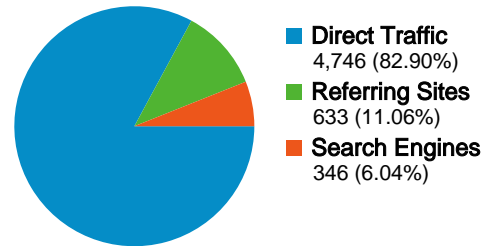

Top Traffic Sources

Sources	Visits	% visits
(direct) ((none))	4,746	82.90%
google (organic)	325	5.68%
freemail.services.in.gr (referral)	79	1.38%
us.f519.mail.yahoo.com	59	1.03%
taxheaven.gr (referral)	54	0.94%

Keywords	Visits	% visits
μ ó	22	6.36%
akioe.gr	12	3.47%
www.akioe.gr	10	2.89%
site:www.akioe.gr	7	2.02%
electroworld	7	2.02%