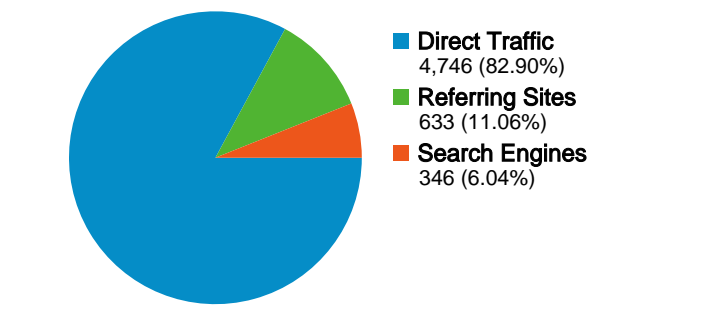

Traffic Sources Overview

Content Overview

Pages	Pageviews	% Pageviews
/	3,356	21.01%
/default.asp?node=main	963	6.03%
/default.asp?node=page&id=10	936	5.86%
/default.asp?node=page&id=11	536	3.36%
/default.asp?node=page&id=11	516	3.23%