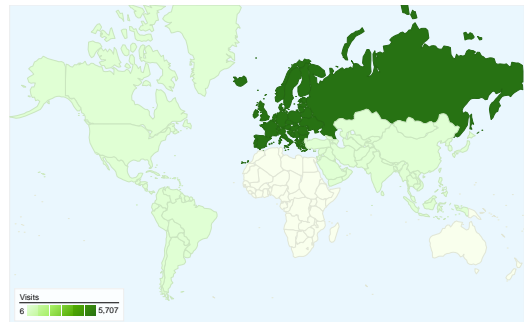

Map Overlay world