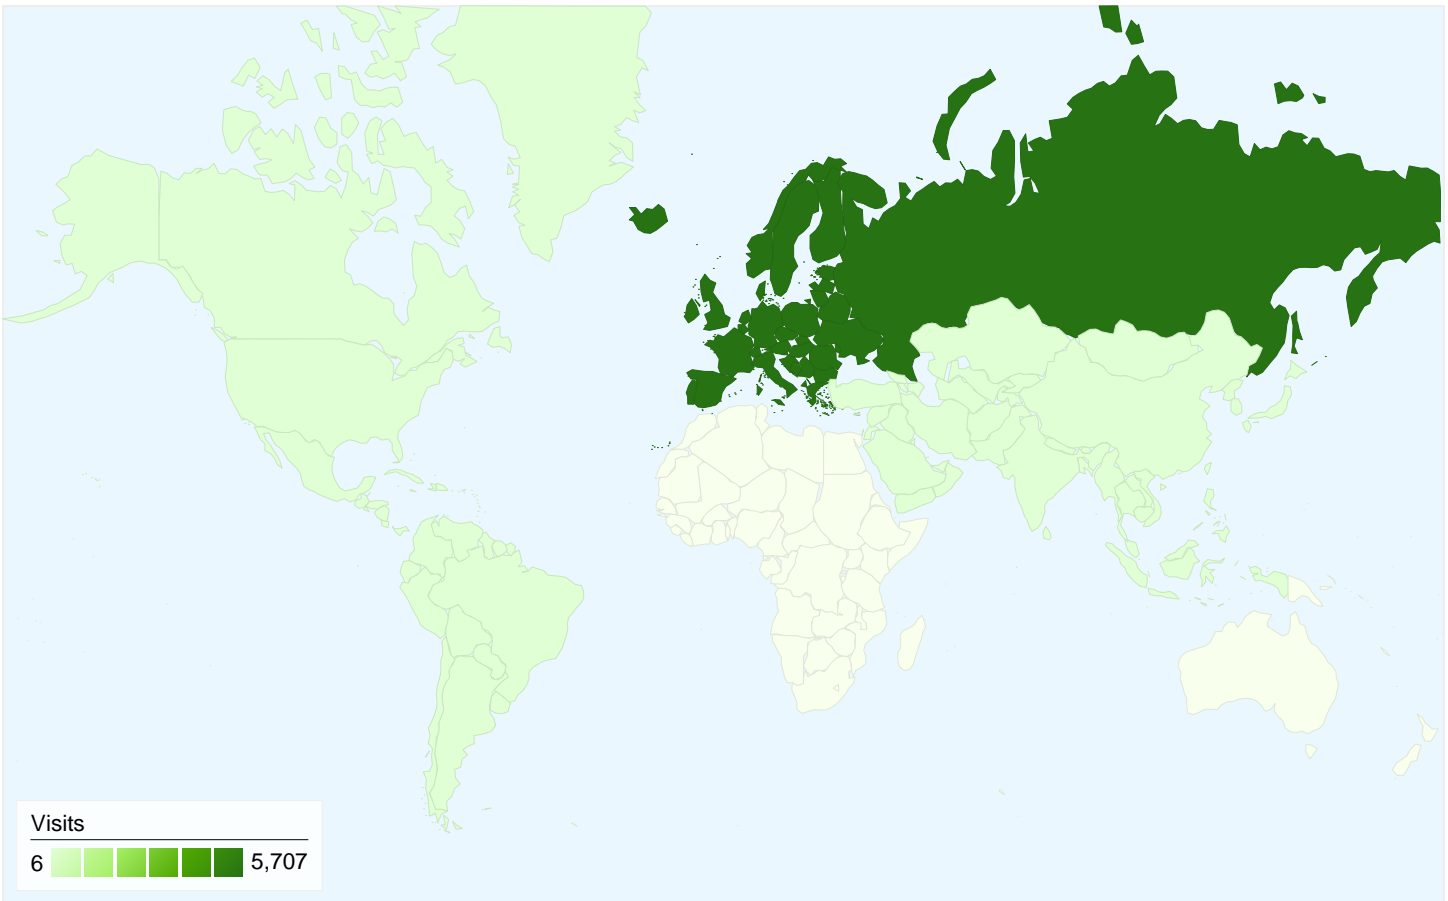

All traffic sources sent a total of 5,725 visits

-  **82.90% Direct Traffic**
-  **11.06% Referring Sites**
-  **6.04% Search Engines**

Top Traffic Sources

| Sources | Visits | % visits |
|------------------------------------|--------|----------|
| (direct) ((none)) | 4,746 | 82.90% |
| google (organic) | 325 | 5.68% |
| freemail.services.in.gr (referral) | 79 | 1.38% |
| us.f519.mail.yahoo.com | 59 | 1.03% |
| taxheaven.gr (referral) | 54 | 0.94% |

5,725 visits came from 3 continents

Site Usage

| Visits 5,725 % of Site Total: 100.00% | Pages/Visit 2.79 Site Avg: 2.79 (0.00%) | Avg. Time on Site 00:02:43 Site Avg: 00:02:43 (0.00%) | % New Visits 38.69% Site Avg: 38.74% (-0.14%) | Bounce Rate 60.66% Site Avg: 60.66% (0.00%) | |
|--|--|--|--|--|-------------|
| Continent | Visits | Pages/Visit | Avg. Time on Site | % New Visits | Bounce Rate |
| Europe | 5,707 | 2.79 | 00:02:43 | 38.58% | 60.70% |
| Americas | 12 | 2.75 | 00:02:56 | 66.67% | 41.67% |
| Asia | 6 | 1.33 | 00:00:20 | 83.33% | 66.67% |